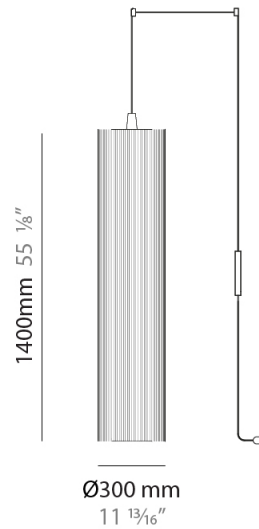

SWING SUSPENSION

D51004- _____ - _____
base number   Finish   Finish
                         Options   Options

1. To build a product code in our configurator select the specify button on the base model # product page
2. To build a manual product code on this datasheet choose from the options listed below in blue font and add the suffix to the base model #

GENERAL

Series: Swing
Brand: Fambuena
Division: Design
Mounting Type: Suspension
Mounting Location: Ceiling
Subcategory: Pendant

PHYSICAL

Shape: Cylinder
Diameter (mm): 300
Diameter (in): 11 ¹³/₁₆
Height (mm): 1400
Height (in): 55 ¹/₈
Light Distribution: Direct
Diffuser: Cotton Strand Shade
Fixture Finish: WHI / BLK / RED / GRN / CRE / RUS / VIO / LIL
Holder Finish: Chrome
Fixture Material: Cotton / Metal
Cable Details: Max. Cable Length 8500mm / 335"

ELECTRICAL

Number of Lamps: 1
Lamp Type: LED Retrofit
Bulb Included: Bulb Not Included
Max. Wattage Per Lamp (W): 7
Lamp Base: E26
Input Voltage (V): 120
Upon Request: 277Vac / GU24

LED

OPTICAL

RATINGS AND CERTIFICATIONS

Certified By: Certified for North American Standards
IP rating: IP20